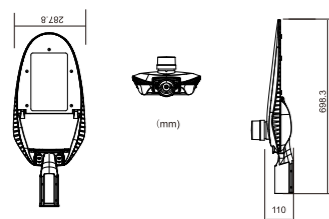

# ORO MICRO, MIDI, MIDI Structure chart

Patented design structure of LED street light

**ORO MIDI / MINI / MICRO**  
LED Street Light

**ORO LARGE**  
LED Street Light

Product	Powerrange	Productsize	N.W.
ORO MICRO	20W-35W	516*196*78mm	2.6kg
ORO MINI	20W-70W	608*244*88mm	4.1kg
ORO MIDI	70W-130W	698*288*110mm	7.1kg

Product	Powerrange	Productsize	N.W.
ORO	70W-150W	818*350*132mm	10.6kg

Product	Powerrange	Productsize	N.W.
ORO MAXI	140W-300W	902*392*116mm	14.5kg