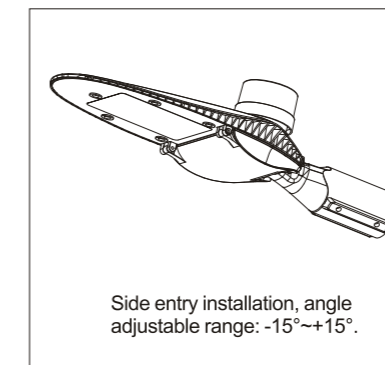

Version with extension cable, cable wiring.

01 Cut off the power

02 Adjust the angel according to marked line.
One gear teeth is 1.6°
-15° -10° -5° 0 5 10 15°

03 Water proof connector recommended to use.
N White
Yellow and Green
L Black
N White
Yellow and Green
L Black
D:5~10mm

04 1. Version with photocell, tighten the cap.
2. Fitting the luminaire, adjust the horizontal level.
gradienter
bubble
D:5~10mm

05 Torque setting to be applied to any bolts or screw: 8.0N.M
Tighten the screw

06 Turn on the power

Wiring for waterproof cable connector.

2a 220-240V

2b 220-240V

2c 220-240V

min Ø 5 max Ø 13
max 3x2.5mm²

min Ø 5 max Ø 13
max 2x2.5mm²

25
5

⊕ ⊖

Installation for ORO LRAGE

1. Open the packing to check if the product is consistent with the demand, whether product surface is intact and the function meets with the requirement.
2. Install the fixture according to the instructions as follows.