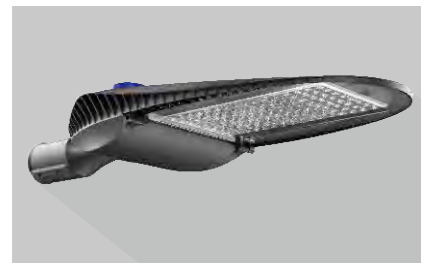

Product	Powerrange	Productsize	N.W.
ORO MAXI	140W-300W	902*392*116mm	14.5kg

Technical parameters