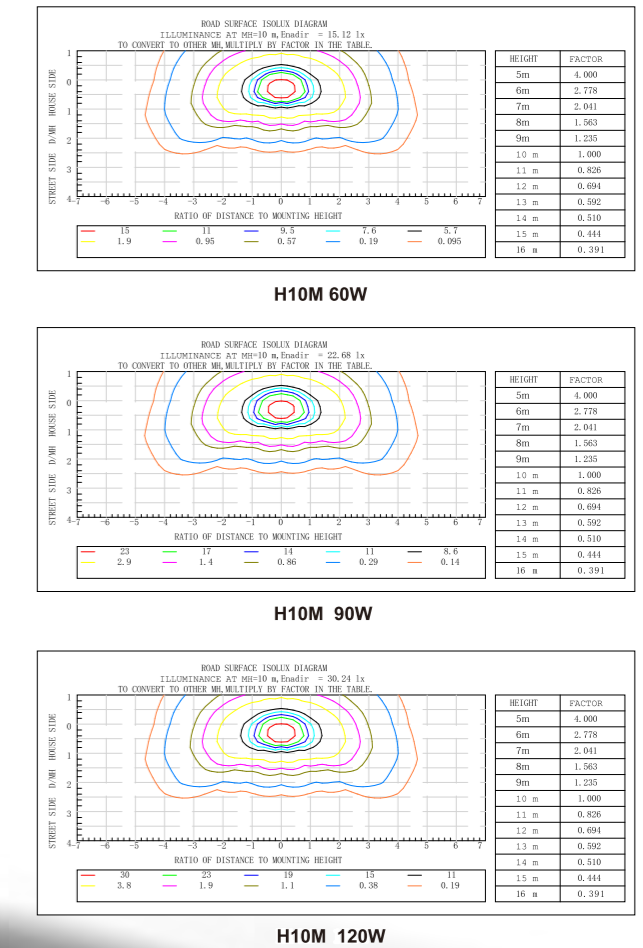

## Photometric datas

LEDs ,Power and Lumen output		
Number of LEDs Neutral white (4000K)	Current: 85mA	
	Lab test lum (lm)	Power consumption (W)
8 LEDs	2600	20
14 LEDs	3900	30
16 LEDs	5400	40
22 LEDs	6750	50
24 LEDs	8100	60
32 LEDs	9100	70
36 LEDs	10400	80
40 LEDs	11700	90
44 LEDs	13000	100
48 LEDs	14300	110
56 LEDs	15600	120
60 LEDs	16900	130
64 LEDs	18200	140
68 LEDs	19500	150
84 LEDs	24300	180
92 LEDs	27000	200
100 LEDs	29700	220
110 LEDs	32400	240
114 LEDs	33750	250
126 LEDs	36450	270
132 LEDs	37800	280

## Light distribution curve

## Isolux curve