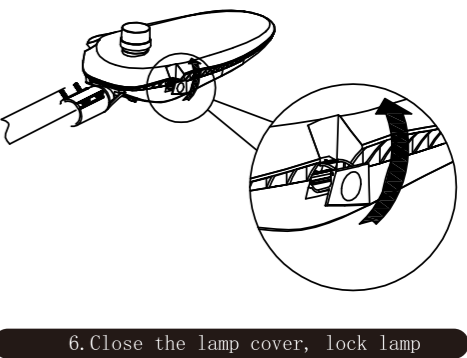

Version with extension cable, cable wiring.

01 Cut off the power

02 Adjust the angel according to marked line.
One gear teeth is 1.6°
-15° -10° -5° 0 5 10 15°

03 Water proof connector recommended to use.
N White
Yellow and Green
L Black
N White
Yellow and Green
L Black
D:5~10mm

04 1. Version with photocell, tighten the cap.
2. Fitting the luminaire, adjust the horizontal level.
gradienter
bubble
D:5~10mm

05 Torque setting to be applied to any bolts or screw: 8.0N.M
Tighten the screw

06 Turn on the power

Wiring for waterproof cable connector.

2a 220-240V

2b 220-240V

2c 220-240V

min Ø 5 max Ø 13
max 3x2.5mm²

min Ø 5 max Ø 13
max 2x2.5mm²

25
5

⊕ ⊖

Installation for ORO LRAGE

1. Open the packing to check if the product is consistent with the demand, whether product surface is intact and the function meets with the requirement.
2. Install the fixture according to the instructions as follows.