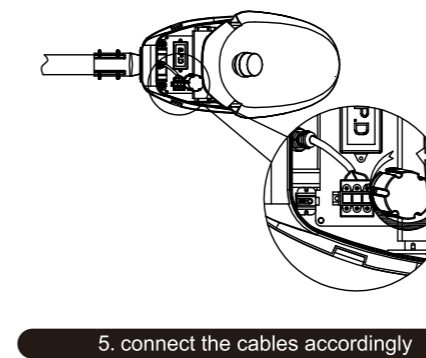

Version with extension cable, cable wiring.

01 Cut off the power

02 Adjust the angel according to marked line.
One gear teeth is 1.6°
-15° -10° -5° 0 5 10 15°

03 Water proof connector recommended to use.
N White
Yellow and Green
L Black
N White
Yellow and Green
L Black
D:5~10mm

04 1. Version with photocell, tighten the cap.
2. Fitting the luminaire, adjust the horizontal level.
gradienter
bubble
D:5~10mm

05 Torque setting to be applied to any bolts or screw: 8.0N.M
Tighten the screw

06 Turn on the power

Wiring for waterproof cable connector.

2a 220-240V

2b 220-240V

2c 220-240V

min Ø 5 max Ø 13
max 3x2.5mm²

min Ø 5 max Ø 13
max 2x2.5mm²

25
5

⊕ ⊖

Installation for ORO LRAGE

1. Open the packing to check if the product is consistent with the demand, whether product surface is intact and the function meets with the requirement.
2. Install the fixture according to the instructions as follows.