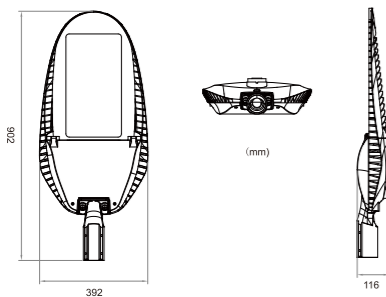

# ORO MICRO, MIDI, MIDI Structure chart

Patented design structure of LED street light

**ORO MIDI / MINI / MICRO**  
LED Street Light

**ORO LARGE**  
LED Street Light

Product	Powerrange	Productsize	N.W.
ORO MICRO	20W-35W	516*196*78mm	2.6kg
ORO MINI	20W-70W	608*244*88mm	4.1kg
ORO MIDI	70W-130W	698*288*110mm	7.1kg

Product	Powerrange	Productsize	N.W.
ORO	70W-150W	818*350*132mm	10.6kg

Product	Powerrange	Productsize	N.W.
ORO MAXI	140W-300W	902*392*116mm	14.5kg