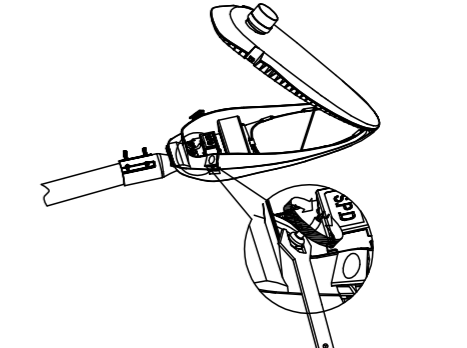

Version with extension cable, cable wiring.

01 Cut off the power

02 Adjust the angel according to marked line.
One gear teeth is 1.6°
-15° -10° -5° 0 5 10 15°

03 Water proof connector recommended to use.
N White
Yellow and Green
L Black
N White
Yellow and Green
L Black
D:5~10mm

04 1. Version with photocell, tighten the cap.
2. Fitting the luminaire, adjust the horizontal level.
gradienter
bubble
D:5~10mm

05 Torque setting to be applied to any bolts or screw: 8.0N.M
Tighten the screw

06 Turn on the power

Wiring for waterproof cable connector.

2a 220-240V

2b 220-240V

2c 220-240V

min Ø 5 max Ø 13
max 3x2.5mm²

min Ø 5 max Ø 13
max 2x2.5mm²

25
5

⊕ ⊖

Installation for ORO LRAGE

1. Open the packing to check if the product is consistent with the demand, whether product surface is intact and the function meets with the requirement.
2. Install the fixture according to the instructions as follows.