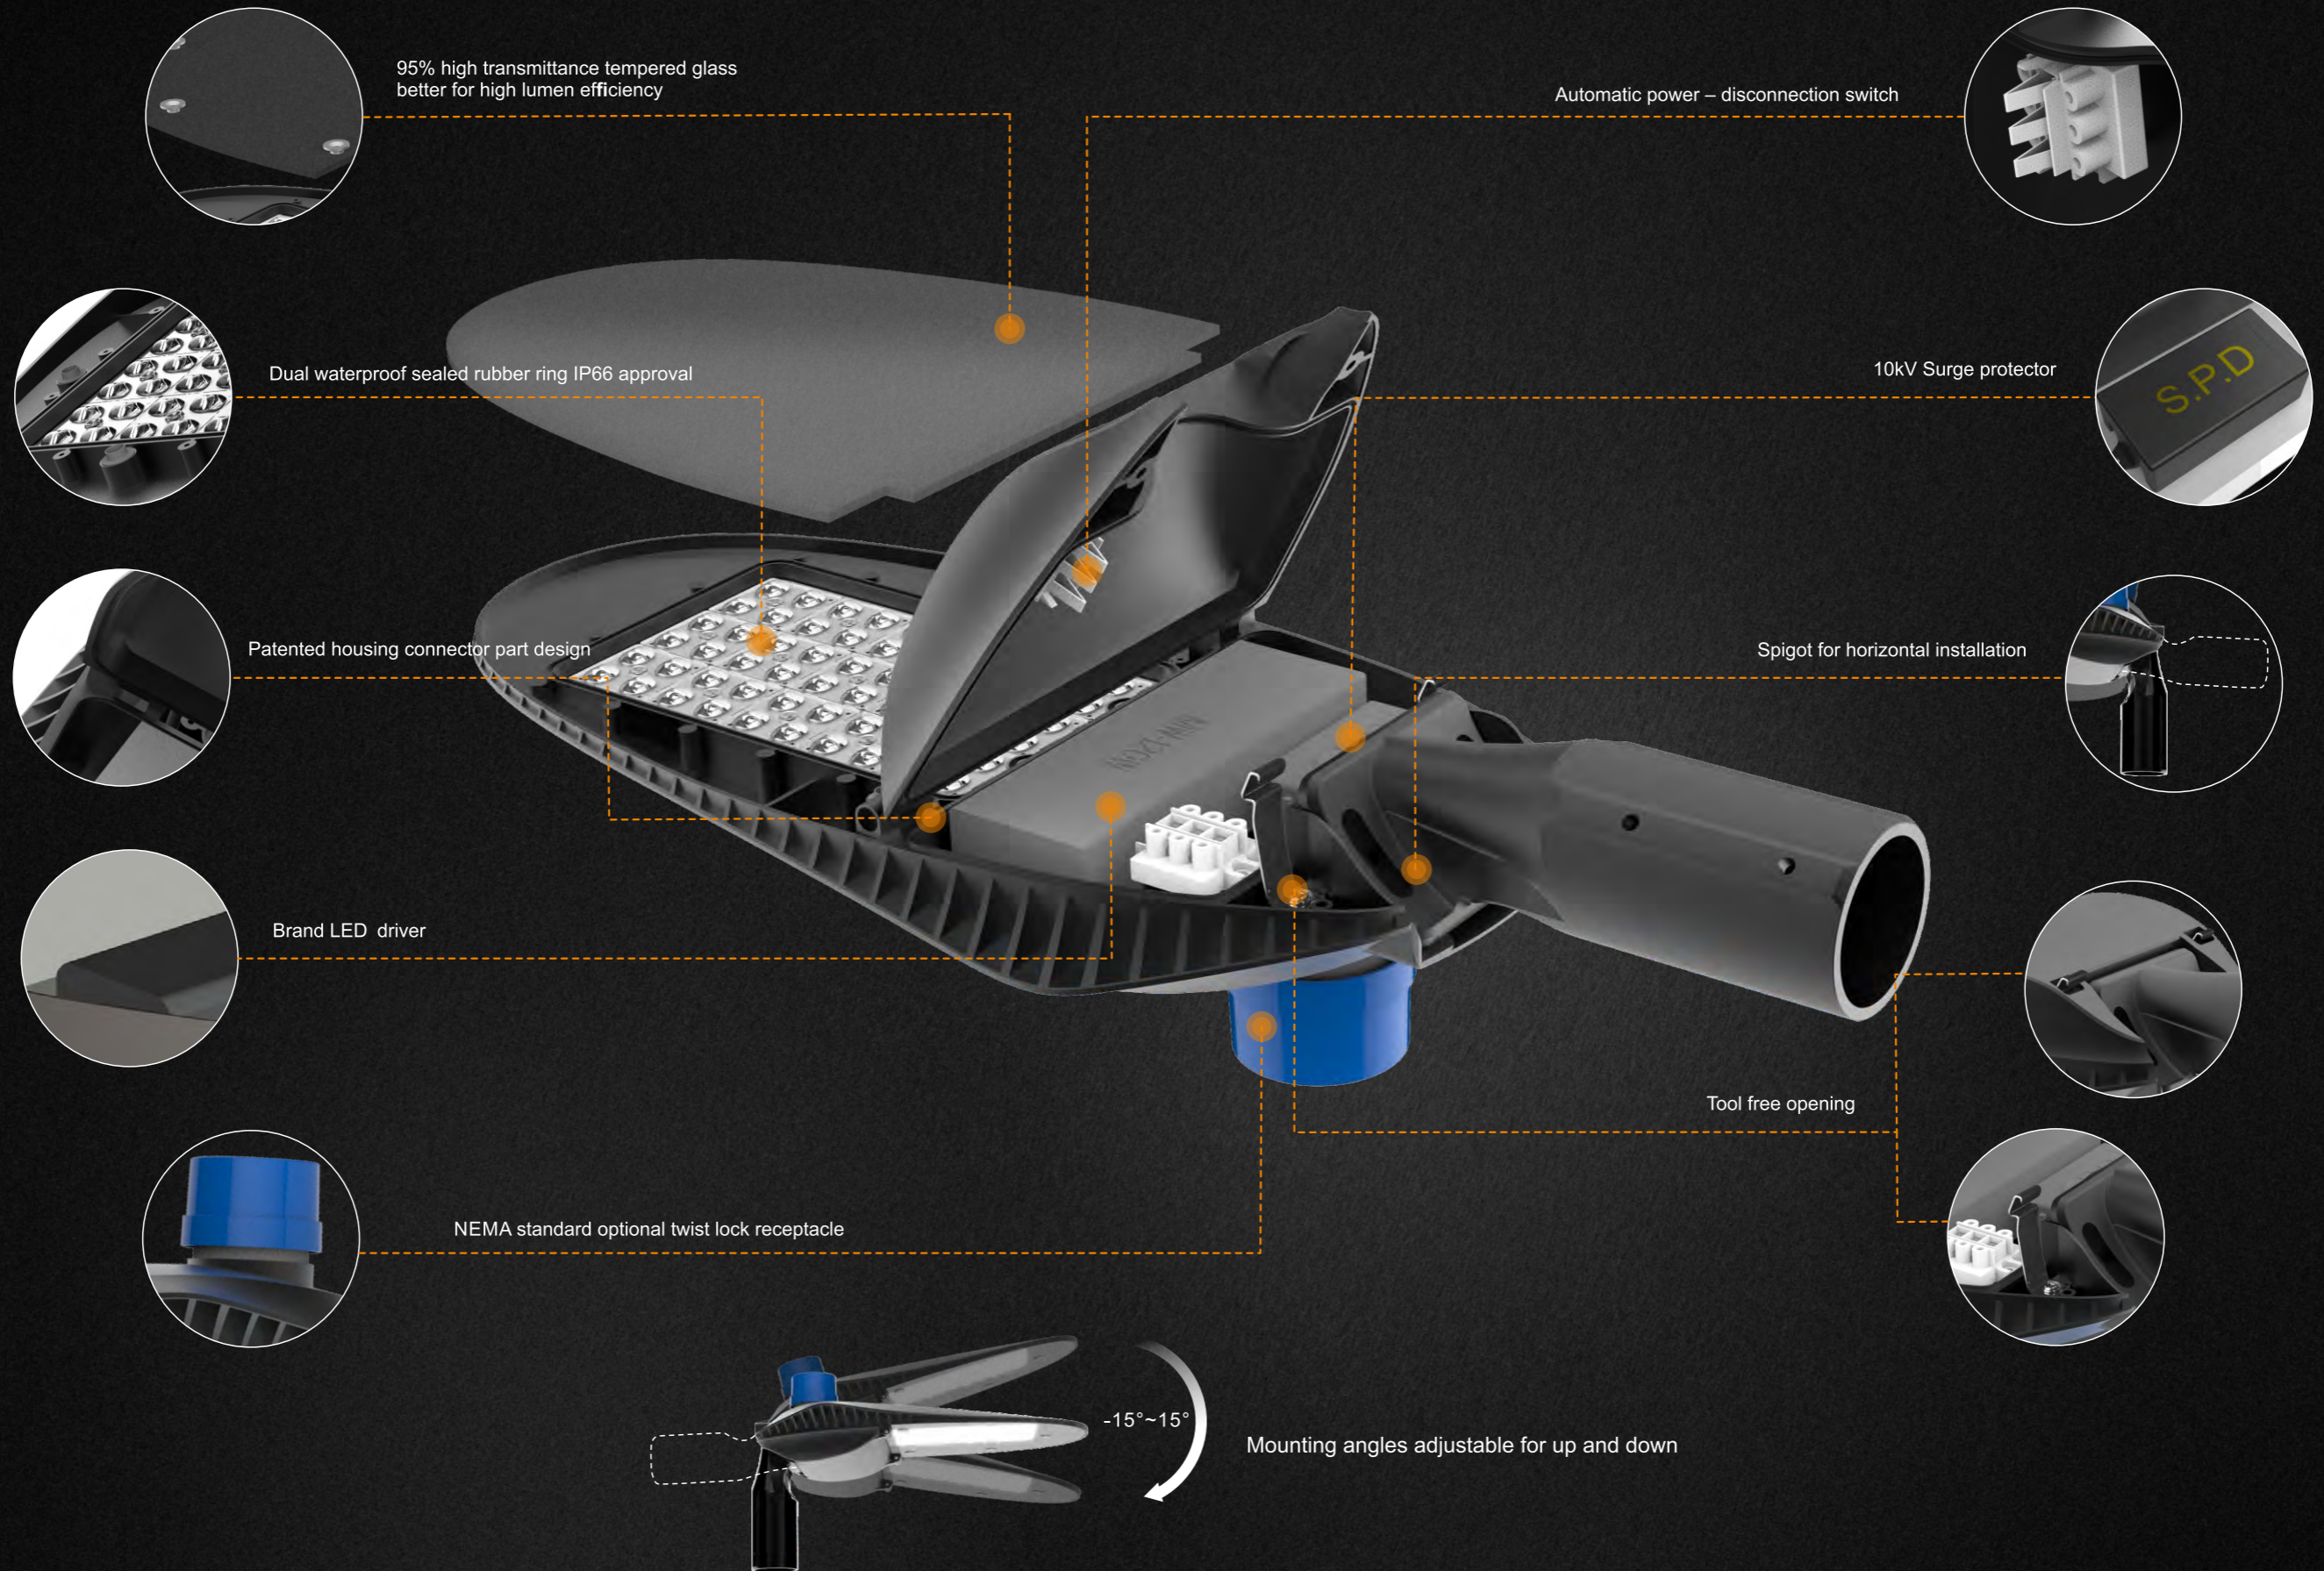

ORO MICRO, MIDI, MIDI Structure chart

Patented design structure of LED street light