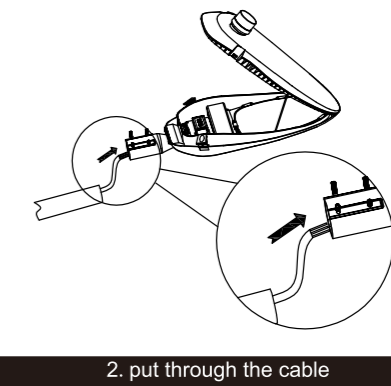

Version with extension cable, cable wiring.

01 Cut off the power

02 Adjust the angel according to marked line.
One gear teeth is 1.6°
-15° -10° -5° 0 5 10 15°

03 Water proof connector recommended to use.
N White
Yellow and Green
L Black
N White
Yellow and Green
L Black
D:5~10mm

04 1. Version with photocell, tighten the cap.
2. Fitting the luminaire, adjust the horizontal level.
gradienter
bubble
D:5~10mm

05 Torque setting to be applied to any bolts or screw: 8.0N.M
Tighten the screw

06 Turn on the power

Wiring for waterproof cable connector.

2a 220-240V

2b 220-240V

2c 220-240V

min Ø 5 max Ø 13
max 3x2.5mm²

min Ø 5 max Ø 13
max 2x2.5mm²

25
5

⊕ ⊖

Installation for ORO LRAGE

1. Open the packing to check if the product is consistent with the demand, whether product surface is intact and the function meets with the requirement.
2. Install the fixture according to the instructions as follows.