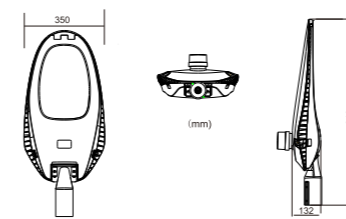

# ORO MICRO, MIDI, MIDI Structure chart

Patented design structure of LED street light

**ORO MIDI / MINI / MICRO**  
LED Street Light

**ORO LARGE**  
LED Street Light

Product	Powerrange	Productsize	N.W.
ORO MICRO	20W-35W	516*196*78mm	2.6kg
ORO MINI	20W-70W	608*244*88mm	4.1kg
ORO MIDI	70W-130W	698*288*110mm	7.1kg

Product	Powerrange	Productsize	N.W.
ORO	70W-150W	818*350*132mm	10.6kg

Product	Powerrange	Productsize	N.W.
ORO MAXI	140W-300W	902*392*116mm	14.5kg