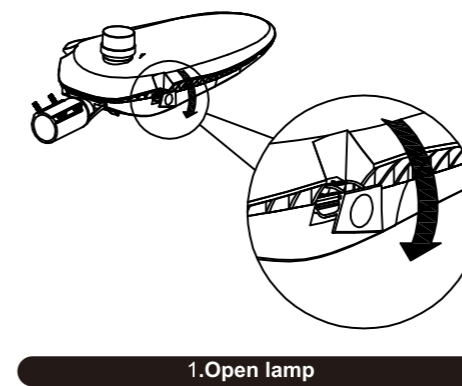

Version with extension cable, cable wiring.

01 Cut off the power

02 Adjust the angel according to marked line.
One gear teeth is 1.6°
-15° -10° -5° 0 5 10 15°

03 Water proof connector recommended to use.
N White
Yellow and Green
L Black
N White
Yellow and Green
L Black
D:5~10mm

04 1. Version with photocell, tighten the cap.
2. Fitting the luminaire, adjust the horizontal level.
gradienter
bubble
D:5~10mm

05 Torque setting to be applied to any bolts or screw: 8.0N.M
Tighten the screw

06 Turn on the power

Wiring for waterproof cable connector.

2a 220-240V

2b 220-240V

2c 220-240V

min Ø 5 max Ø 13
max 3x2.5mm²

min Ø 5 max Ø 13
max 2x2.5mm²

25
5

⊕ ⊖

Installation for ORO LRAGE

1. Open the packing to check if the product is consistent with the demand, whether product surface is intact and the function meets with the requirement.
2. Install the fixture according to the instructions as follows.