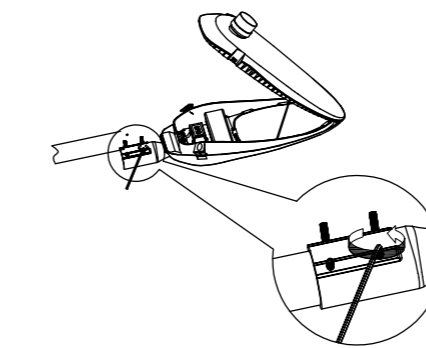

Version with extension cable, cable wiring.

01 Cut off the power

02 Adjust the angel according to marked line.
One gear teeth is 1.6°
-15° -10° -5° 0 5 10 15°

03 Water proof connector recommended to use.
N White
Yellow and Green
L Black
N White
Yellow and Green
L Black
D:5~10mm

04 1. Version with photocell, tighten the cap.
2. Fitting the luminaire, adjust the horizontal level.
gradienter
bubble
D:5~10mm

05 Torque setting to be applied to any bolts or screw: 8.0N.M
Tighten the screw

06 Turn on the power

Wiring for waterproof cable connector.

2a 220-240V

2b 220-240V

2c 220-240V

min Ø 5 max Ø 13
max 3x2.5mm²

min Ø 5 max Ø 13
max 2x2.5mm²

25
5

⊕ ⊖

Installation for ORO LRAGE

1. Open the packing to check if the product is consistent with the demand, whether product surface is intact and the function meets with the requirement.
2. Install the fixture according to the instructions as follows.