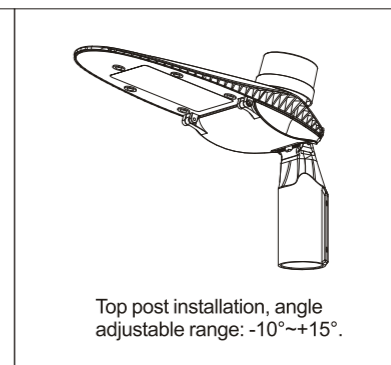

Version with extension cable, cable wiring.

01 Cut off the power

02 Adjust the angel according to marked line.
One gear teeth is 1.6°
-15° -10° -5° 0 5 10 15°

03 Water proof connector recommended to use.
N White
Yellow and Green
L Black
N White
Yellow and Green
L Black
D:5~10mm

04 1. Version with photocell, tighten the cap.
2. Fitting the luminaire, adjust the horizontal level.
gradienter
bubble
D:5~10mm

05 Torque setting to be applied to any bolts or screw: 8.0N.M
Tighten the screw

06 Turn on the power

Wiring for waterproof cable connector.

2a 220-240V

2b 220-240V

2c 220-240V

min Ø 5 max Ø 13
max 3x2.5mm²

min Ø 5 max Ø 13
max 2x2.5mm²

25
5

⊕ ⊖

Installation for ORO LRAGE

1. Open the packing to check if the product is consistent with the demand, whether product surface is intact and the function meets with the requirement.
2. Install the fixture according to the instructions as follows.