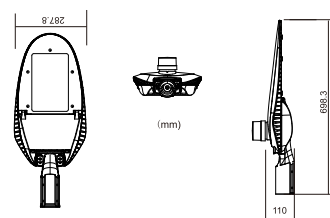

# ORO MICRO, MIDI, MIDI Structure chart

Patented design structure of LED street light

**ORO MIDI / MINI / MICRO**  
LED Street Light

**ORO LARGE**  
LED Street Light

Product	Powerrange	Productsize	N.W.
ORO MICRO	20W-35W	516*196*78mm	2.6kg
ORO MINI	20W-70W	608*244*88mm	4.1kg
ORO MIDI	80W-110W	698*288*110mm	7.1kg

Product	Powerrange	Productsize	N.W.
ORO	120W-150W	818*350*132mm	10.6kg

Product	Power range	Product size	N.W.
ORO MAXI	180W-280W	902*392*116mm	14.5kg