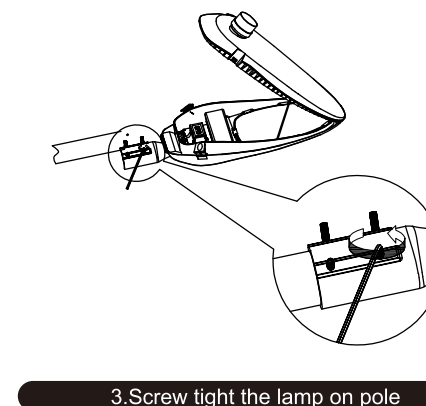

Version with extension cable, cable wiring.

01 Cut off the power

02 Adjust the angel according to marked line. One gear teeth is 1.6°. -15° -10° -5° 0 5 10 15°.

03 Water proof connector recommended to use. N White, Yellow and Green, L Black.

04 1. Version with photocell, tighten the cap. 2. Fitting the luminaire, adjust the horizontal level. gradienter, bubble, D.5~10mm.

05 Tighten the screw. Torque setting to be applied to any bolts or screw: 8.0N.M.

06 Turn on the power.

Wiring for waterproof cable connector.

2a, 2b, 2c. 220-240V. min Ø 5 max Ø 13 max 3x2.5mm². min Ø 5 max Ø 13 max 2x2.5mm². 25, 5, 3mm.

Installation for ORO LRAGE

1. Open the packing to check if the product is consistent with the demand, whether product surface is intact and the function meets with the requirement.
2. Install the fixture according to the instructions as follows.