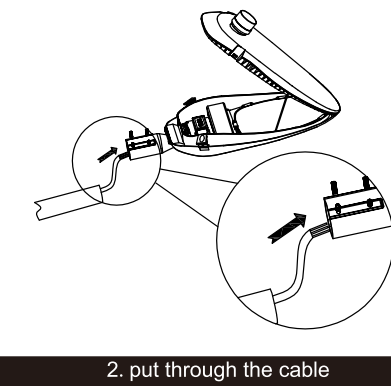

Version with extension cable, cable wiring.

01 Cut off the power

02 Adjust the angel according to marked line. One gear teeth is 1.6°. -15° -10° -5° 0 5 10 15°.

03 Water proof connector recommended to use. N White, Yellow and Green, L Black.

04 1. Version with photocell, tighten the cap. 2. Fitting the luminaire, adjust the horizontal level. gradienter, bubble, D.5~10mm.

05 Tighten the screw. Torque setting to be applied to any bolts or screw: 8.0N.M.

06 Turn on the power.

Wiring for waterproof cable connector.

2a, 2b, 2c. 220-240V. min Ø 5 max Ø 13 max 3x2.5mm². min Ø 5 max Ø 13 max 2x2.5mm². 25, 5, 3mm.

Installation for ORO LRAGE

1. Open the packing to check if the product is consistent with the demand, whether product surface is intact and the function meets with the requirement.
2. Install the fixture according to the instructions as follows.