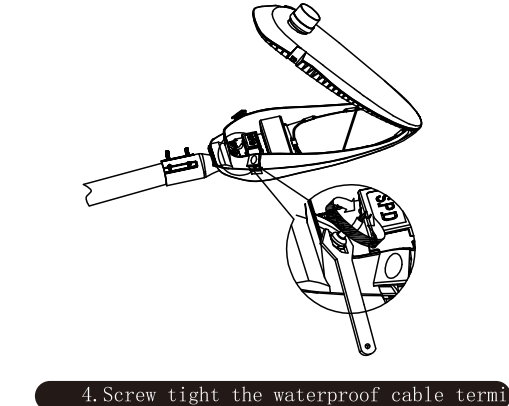

Version with extension cable, cable wiring.

01 Cut off the power

02 Adjust the angel according to marked line. One gear teeth is 1.6°. -15° -10° -5° 0 5 10 15°.

03 Water proof connector recommended to use. N White, Yellow and Green, L Black.

04 1. Version with photocell, tighten the cap. 2. Fitting the luminaire, adjust the horizontal level. gradienter, bubble, D.5~10mm.

05 Tighten the screw. Torque setting to be applied to any bolts or screw: 8.0N.M.

06 Turn on the power.

Wiring for waterproof cable connector.

2a, 2b, 2c. 220-240V. min Ø 5 max Ø 13 max 3x2.5mm². min Ø 5 max Ø 13 max 2x2.5mm². 25, 5, 3mm.

Installation for ORO LRAGE

1. Open the packing to check if the product is consistent with the demand, whether product surface is intact and the function meets with the requirement.
2. Install the fixture according to the instructions as follows.