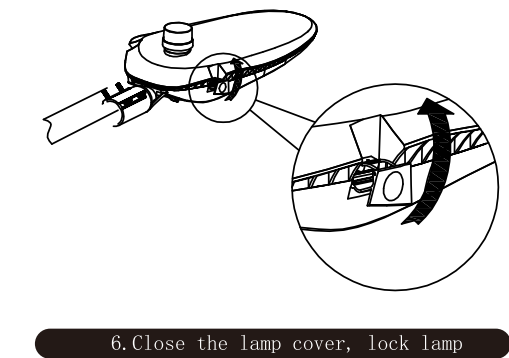

Version with extension cable, cable wiring.

01 Cut off the power

02 Adjust the angel according to marked line. One gear teeth is 1.6°. -15° -10° -5° 0 5 10 15°.

03 Water proof connector recommended to use. N White, Yellow and Green, L Black.

04 1. Version with photocell, tighten the cap. 2. Fitting the luminaire, adjust the horizontal level. gradienter, bubble, D.5~10mm.

05 Tighten the screw. Torque setting to be applied to any bolts or screw: 8.0N.M.

06 Turn on the power.

Wiring for waterproof cable connector.

2a, 2b, 2c. 220-240V. min Ø 5 max Ø 13 max 3x2.5mm². min Ø 5 max Ø 13 max 2x2.5mm². 25, 5, 3mm.

Installation for ORO LRAGE

1. Open the packing to check if the product is consistent with the demand, whether product surface is intact and the function meets with the requirement.
2. Install the fixture according to the instructions as follows.