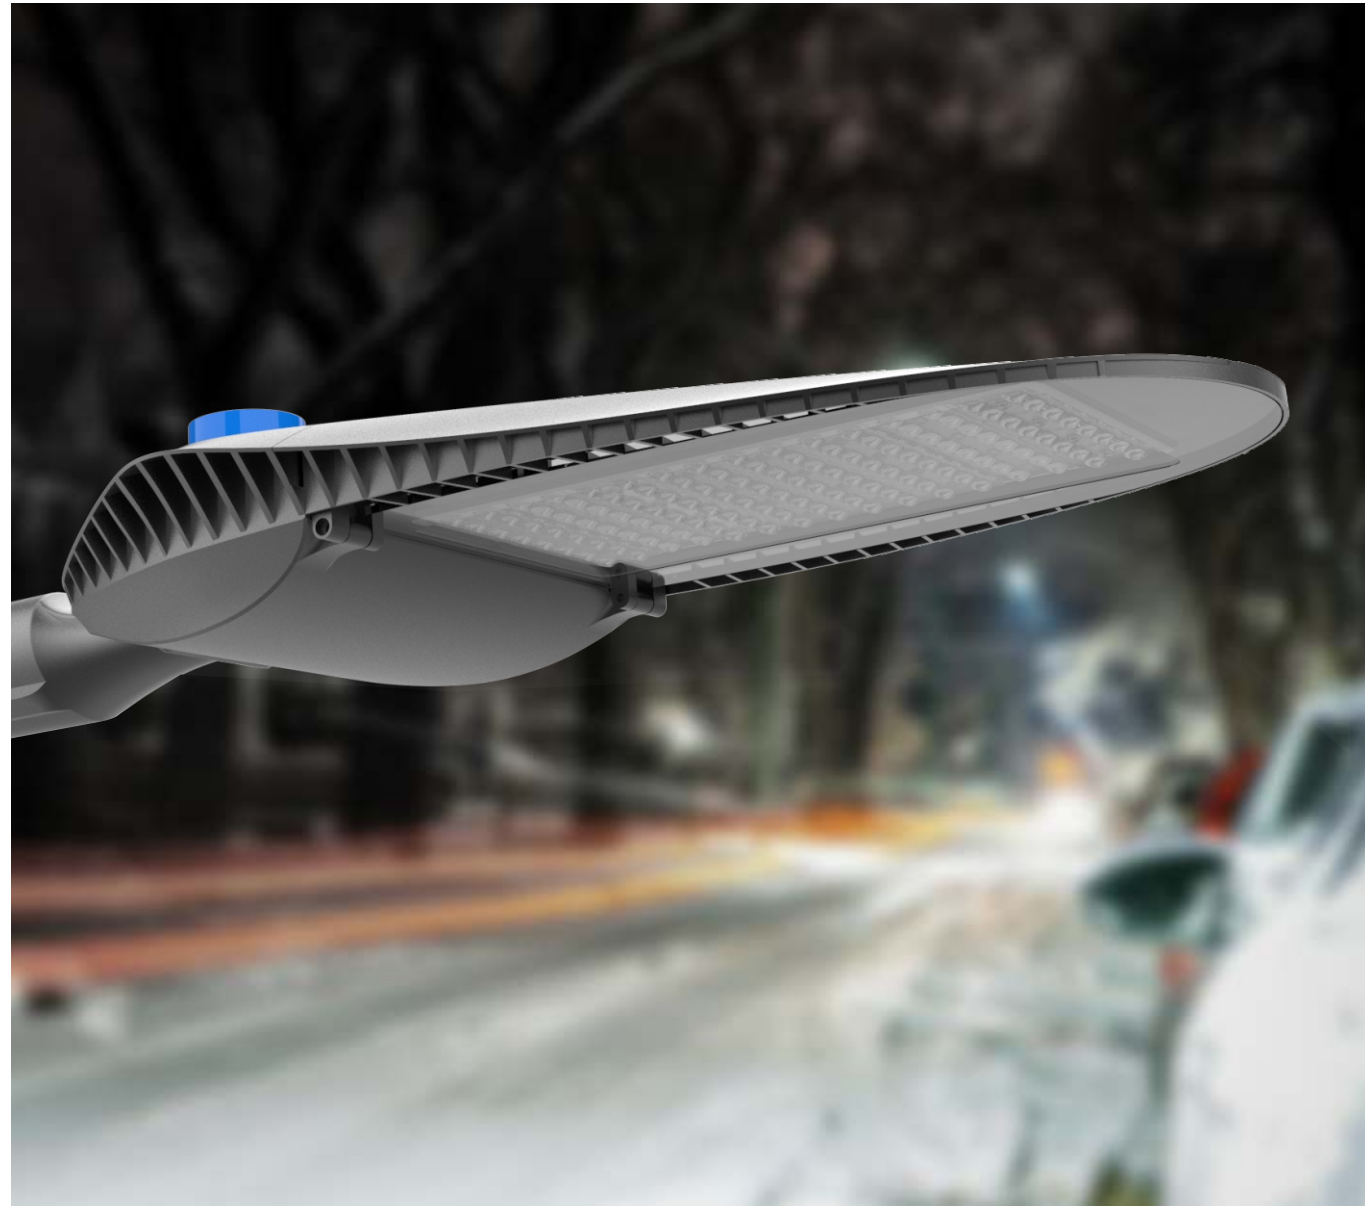

Technical parameters

Product	Model No.	System Power	Luminous Efficiency	Structure description	Product Size(mm)	Weight(kg)
ORO Micro	MS-ST802020	20W	130lm/W, 145lm/W	Die-casting aluminum	522*245*76	2.6
ORO Micro	MS-ST803030	30W	130lm/W, 145lm/W	Die-casting aluminum	522*245*76	2.6
ORO Micro	MS-ST804035	35W	130lm/W, 145lm/W	Die-casting aluminum	522*245*76	2.6
ORO Mini	MS-ST805020	20W	130lm/W, 145lm/W	Die-casting aluminum	608*244*88	4.1
ORO Mini	MS-ST806030	30W	130lm/W, 145lm/W	Die-casting aluminum	608*244*88	4.1
ORO Mini	MS-ST807040	40W	130lm/W, 145lm/W	Die-casting aluminum	608*244*88	4.1
ORO Mini	MS-ST808050	50W	130lm/W, 145lm/W	Die-casting aluminum	608*244*88	4.1
ORO Mini	MS-ST809060	60W	130lm/W, 145lm/W	Die-casting aluminum	608*244*88	4.1
ORO Mini	MS-ST810070	70W	130lm/W, 145lm/W	Die-casting aluminum	608*244*88	4.1
ORO Midi	MS-ST812080	80W	130lm/W, 145lm/W	Die-casting aluminum	699*287*112	7.1
ORO Midi	MS-ST813090	90W	130lm/W, 145lm/W	Die-casting aluminum	699*287*112	7.1
ORO Midi	MS-ST814100	100W	130lm/W, 145lm/W	Die-casting aluminum	699*287*112	7.1
ORO Midi	MS-ST815110	110W	130lm/W, 145lm/W	Die-casting aluminum	699*287*112	7.1
ORO Midi	MS-ST816120	120W	130lm/W, 145lm/W	Die-casting aluminum	699*287*112	7.1
ORO Midi	MS-ST813130	130W	130lm/W, 145lm/W	Die-casting aluminum	699*287*112	7.1
ORO Large	MS-ST818100	100W	130lm/W, 145lm/W	Die-casting aluminum	818*350*132	10.6
ORO Large	MS-ST819110	110W	130lm/W, 145lm/W	Die-casting aluminum	818*350*132	10.6
ORO Large	MS-ST820120	120W	130lm/W, 145lm/W	Die-casting aluminum	818*350*132	10.6
ORO Large	MS-ST821130	130W	130lm/W, 145lm/W	Die-casting aluminum	818*350*132	10.6
ORO Large	MS-ST822140	140W	130lm/W, 145lm/W	Die-casting aluminum	818*350*132	10.6
ORO Large	MS-ST823150	150W	130lm/W, 145lm/W	Die-casting aluminum	818*350*132	10.6
ORO Large	MS-ST824160	160W	130lm/W, 145lm/W	Die-casting aluminum	818*350*132	10.6
ORO Large	MS-ST825170	170W	130lm/W, 145lm/W	Die-casting aluminum	818*350*132	10.6
ORO Maxi	MS-ST1012180	180W	130lm/W, 145lm/W	Die-casting aluminum	902*392*116	14.5
ORO Maxi	MS-ST1013200	200W	130lm/W, 145lm/W	Die-casting aluminum	902*392*116	14.5
ORO Maxi	MS-ST1014220	220W	130lm/W, 145lm/W	Die-casting aluminum	902*392*116	14.5
ORO Maxi	MS-ST1015240	240W	130lm/W, 145lm/W	Die-casting aluminum	902*392*116	14.5
ORO Maxi	MS-ST1016250	250W	130lm/W, 145lm/W	Die-casting aluminum	902*392*116	14.5
ORO Maxi	MS-ST1017270	270W	130lm/W, 145lm/W	Die-casting aluminum	902*392*116	14.5
ORO Maxi	MS-ST1018280	280W	130lm/W, 145lm/W	Die-casting aluminum	902*392*116	14.5