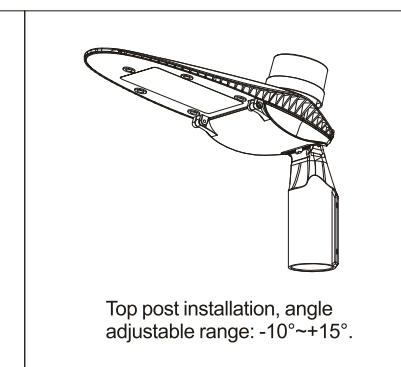

Version with extension cable, cable wiring.

01 Cut off the power

02 Adjust the angel according to marked line. One gear teeth is 1.6°. -15° -10° -5° 0 5 10 15°.

03 Water proof connector recommended to use. N White, Yellow and Green, L Black.

04 1. Version with photocell, tighten the cap. 2. Fitting the luminaire, adjust the horizontal level. gradienter, bubble, D.5~10mm.

05 Tighten the screw. Torque setting to be applied to any bolts or screw: 8.0N.M.

06 Turn on the power.

Wiring for waterproof cable connector.

2a, 2b, 2c. 220-240V. min Ø 5 max Ø 13 max 3x2.5mm². min Ø 5 max Ø 13 max 2x2.5mm². 25, 5, 3mm.

Installation for ORO LRAGE

1. Open the packing to check if the product is consistent with the demand, whether product surface is intact and the function meets with the requirement.
2. Install the fixture according to the instructions as follows.