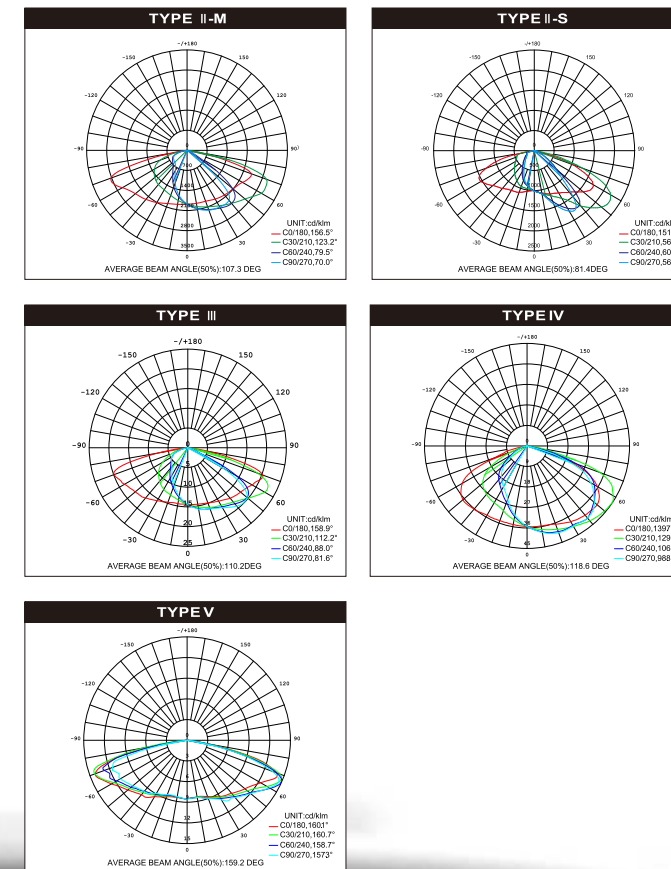

Photometric datas

LEDs ,Power and Lumen output		
Number of LEDs Neutral white (4000K)	Current: 85mA	
	Lab test lum (lm)	Power consumption (W)
8 LEDs	2600	20
14 LEDs	3900	30
16 LEDs	5400	40
22 LEDs	6750	50
24 LEDs	8100	60
32 LEDs	9100	70
36 LEDs	10400	80
40 LEDs	11700	90
44 LEDs	13000	100
48 LEDs	14300	110
56 LEDs	15600	120
60 LEDs	16900	130
64 LEDs	18200	140
68 LEDs	19500	150
84 LEDs	24300	180
92 LEDs	27000	200
100 LEDs	29700	220
110 LEDs	32400	240
114 LEDs	33750	250
126 LEDs	36450	270
132 LEDs	37800	280

Light distribution curve