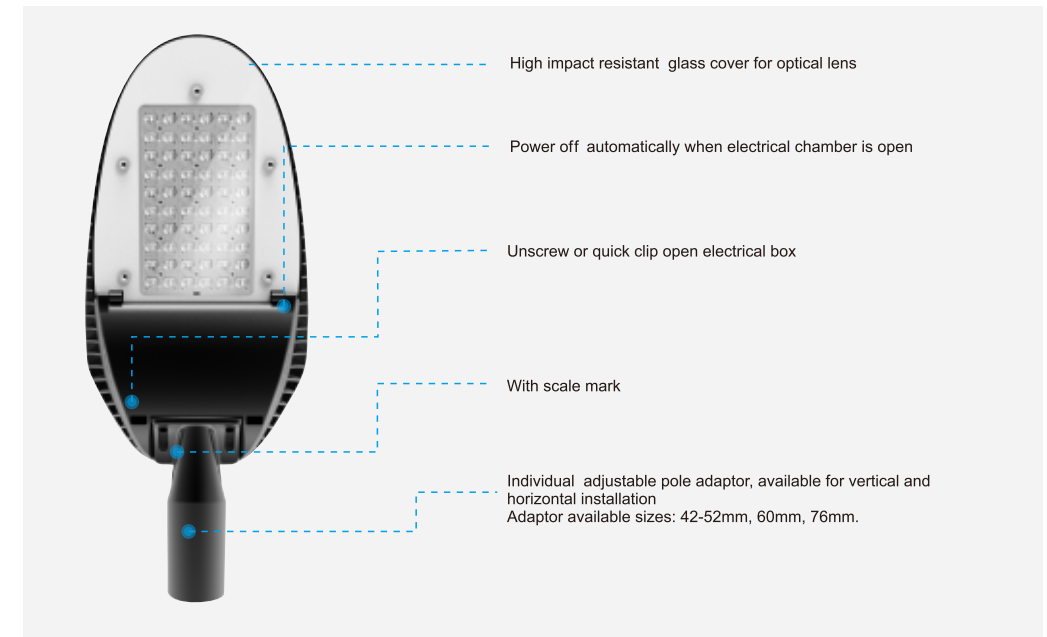

### Few features about Oro (Micro, Mini, Midi, Maxi)

ORO MAXI		180W-280W
ORO LARGE		100W-170W
ORO MIDI		70W-130W
ORO MINI		20W-70W
ORO MICRO		20W-40W

**IP68**  
WATERPROOF

IP68 water proof protection  
solution for light source part  
available