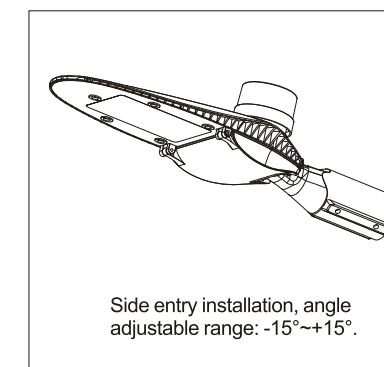

Version with extension cable, cable wiring.

01 Cut off the power

02 Adjust the angel according to marked line. One gear teeth is 1.6°. -15° -10° -5° 0 5 10 15°.

03 Water proof connector recommended to use. N White, Yellow and Green, L Black.

04 1. Version with photocell, tighten the cap. 2. Fitting the luminaire, adjust the horizontal level. gradienter, bubble, D.5~10mm.

05 Tighten the screw. Torque setting to be applied to any bolts or screw: 8.0N.M.

06 Turn on the power.

Wiring for waterproof cable connector.

2a, 2b, 2c. 220-240V. min Ø 5 max Ø 13 max 3x2.5mm². min Ø 5 max Ø 13 max 2x2.5mm². 25, 5, 3mm.

Installation for ORO LRAGE

1. Open the packing to check if the product is consistent with the demand, whether product surface is intact and the function meets with the requirement.
2. Install the fixture according to the instructions as follows.