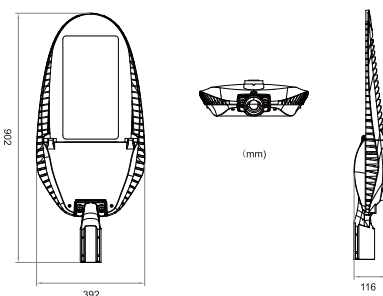

# ORO MICRO, MIDI, MIDI Structure chart

Patented design structure of LED street light

**ORO MIDI / MINI / MICRO**  
LED Street Light

**ORO LARGE**  
LED Street Light

Product	Powerrange	Productsize	N.W.
ORO MICRO	20W-35W	516*196*78mm	2.6kg
ORO MINI	20W-70W	608*244*88mm	4.1kg
ORO MIDI	80W-110W	698*288*110mm	7.1kg

Product	Powerrange	Productsize	N.W.
ORO	120W-150W	818*350*132mm	10.6kg

Product	Power range	Product size	N.W.
ORO MAXI	180W-280W	902*392*116mm	14.5kg