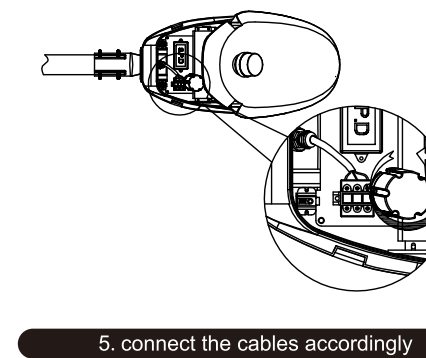

Version with extension cable, cable wiring.

01 Cut off the power

02 Adjust the angel according to marked line. One gear teeth is 1.6°. -15° -10° -5° 0 5 10 15°.

03 Water proof connector recommended to use. N White, Yellow and Green, L Black.

04 1. Version with photocell, tighten the cap. 2. Fitting the luminaire, adjust the horizontal level. gradienter, bubble, D.5~10mm.

05 Tighten the screw. Torque setting to be applied to any bolts or screw: 8.0N.M.

06 Turn on the power.

Wiring for waterproof cable connector.

2a, 2b, 2c. 220-240V. min Ø 5 max Ø 13 max 3x2.5mm². min Ø 5 max Ø 13 max 2x2.5mm². 25, 5, 3mm.

Installation for ORO LRAGE

1. Open the packing to check if the product is consistent with the demand, whether product surface is intact and the function meets with the requirement.
2. Install the fixture according to the instructions as follows.