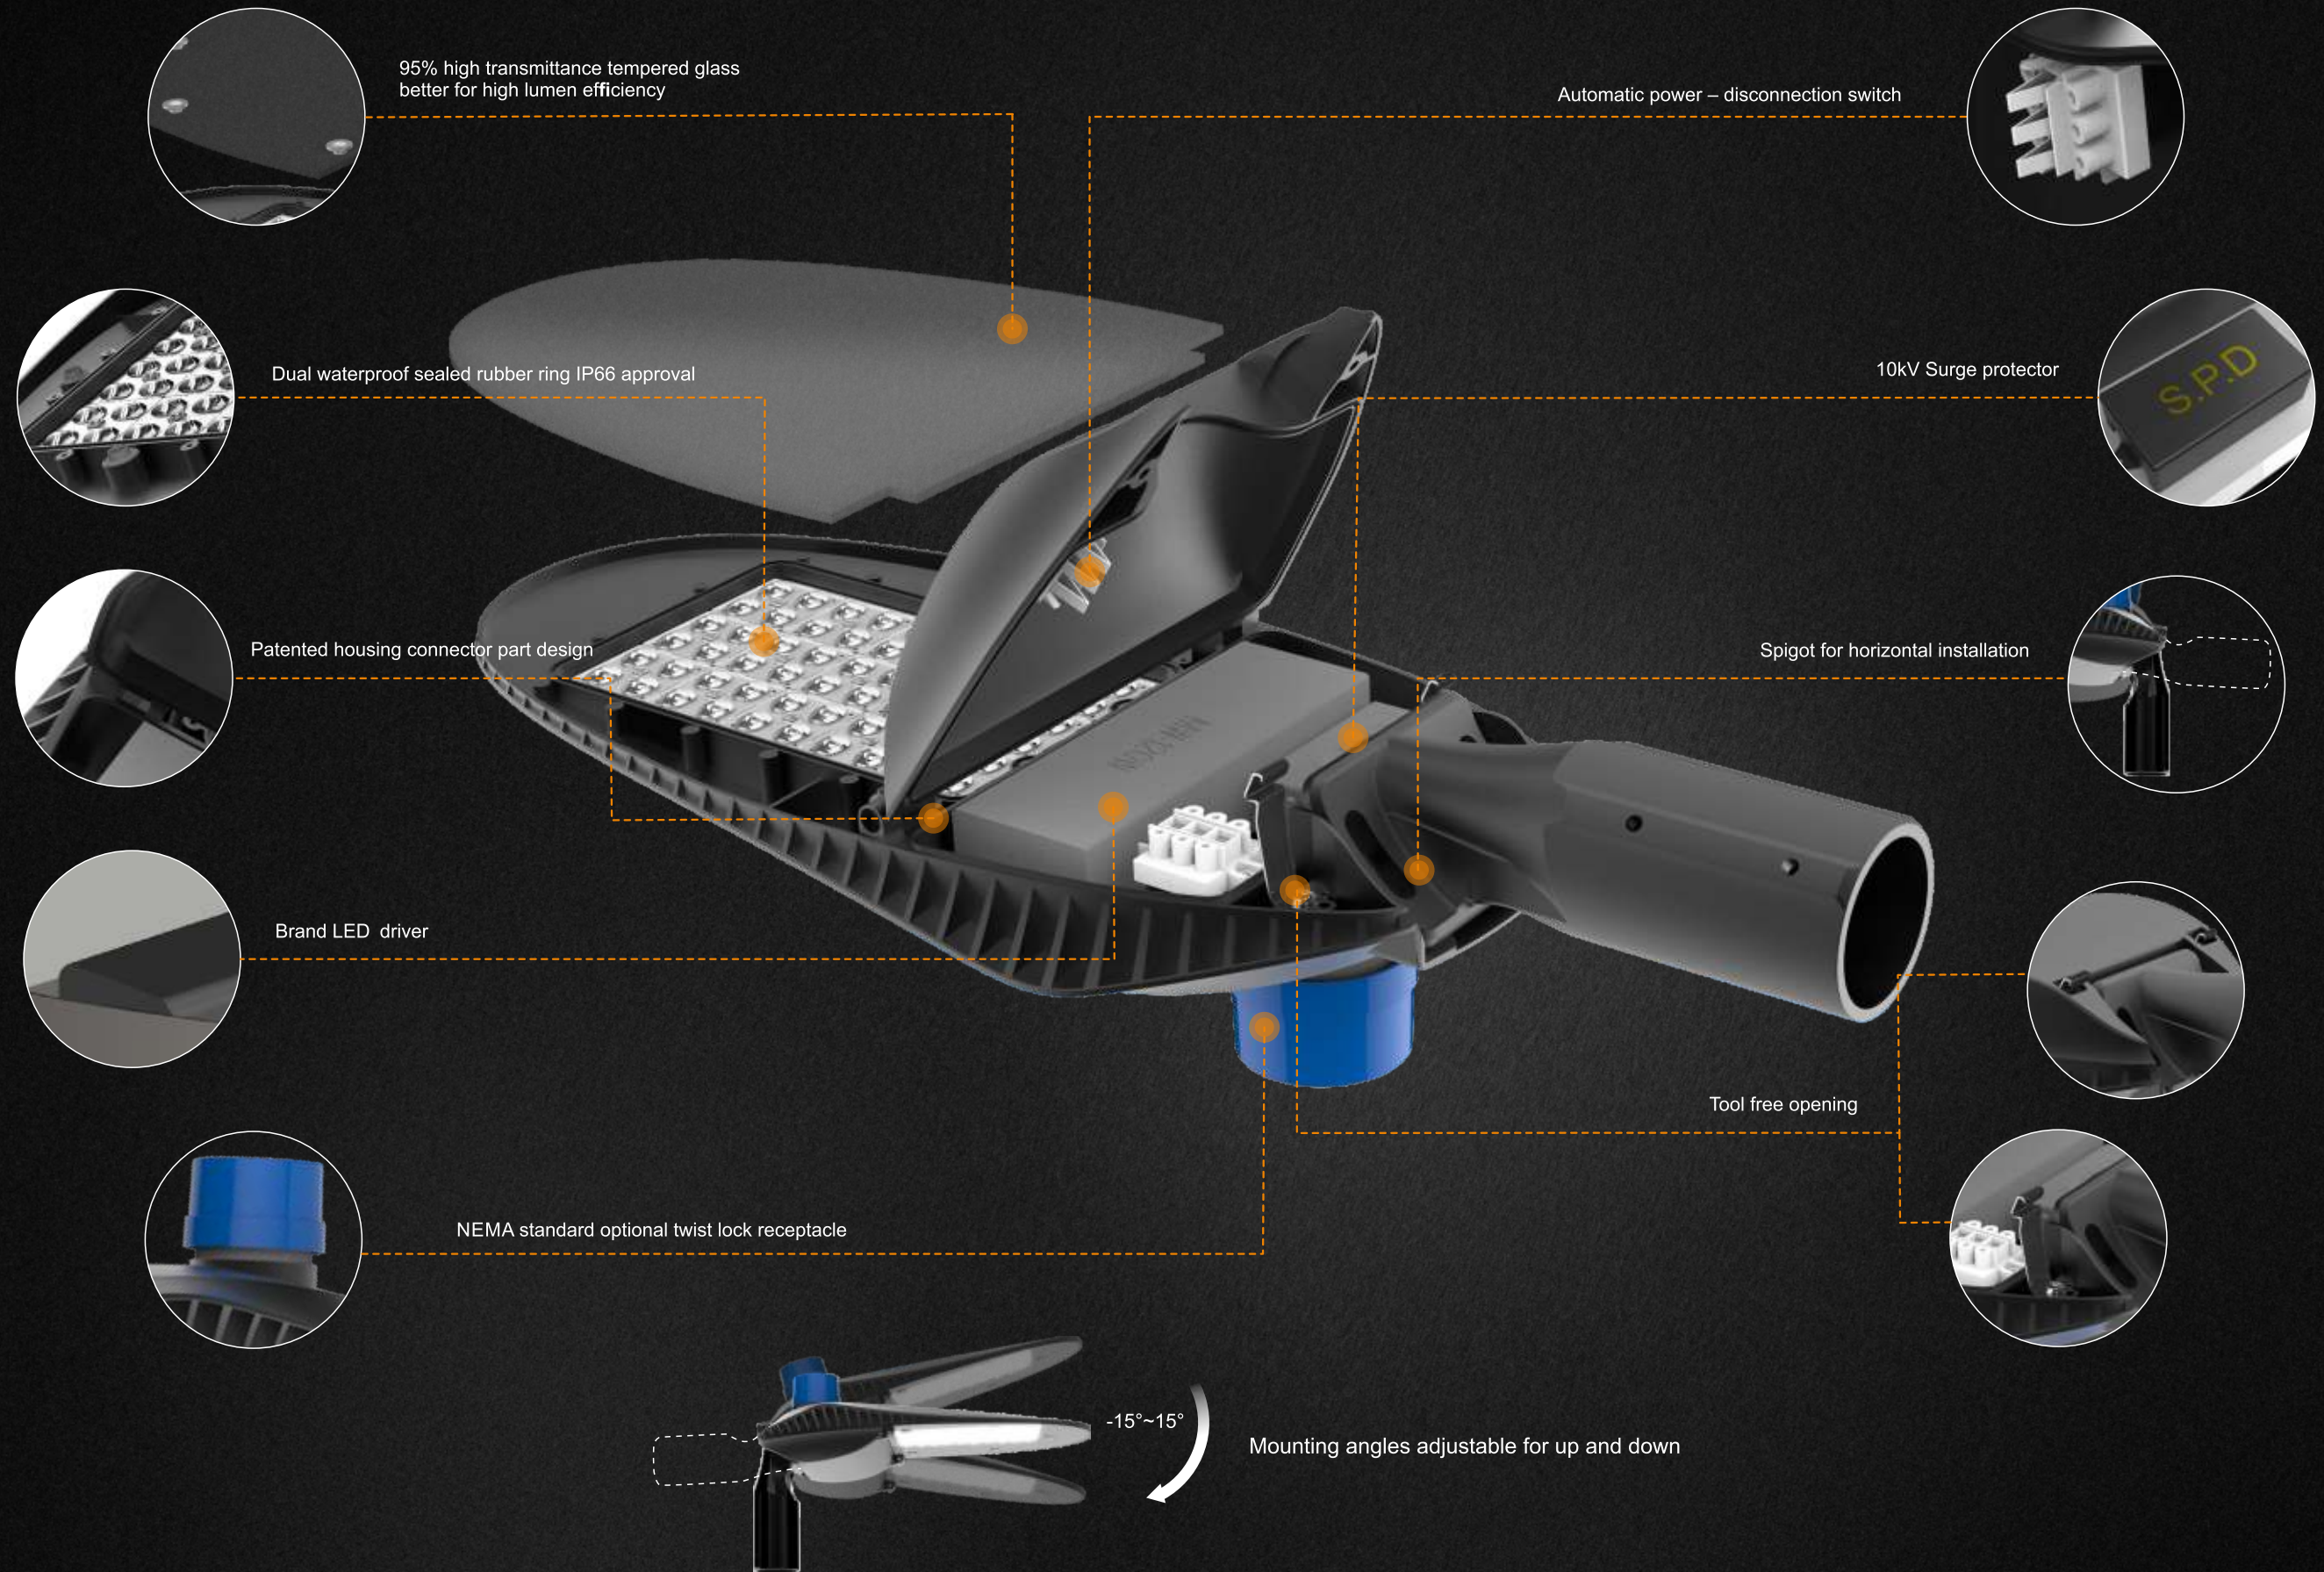

ORO MICRO, MIDI, MIDI Structure chart

Patented design structure of LED street light