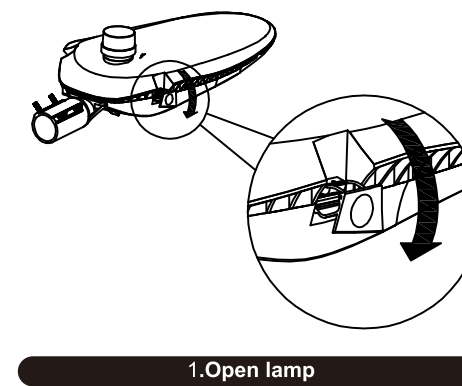

Version with extension cable, cable wiring.

01 Cut off the power

02 Adjust the angel according to marked line. One gear teeth is 1.6°. -15° -10° -5° 0 5 10 15°.

03 Water proof connector recommended to use. N White, Yellow and Green, L Black.

04 1. Version with photocell, tighten the cap. 2. Fitting the luminaire, adjust the horizontal level. gradienter, bubble, D.5~10mm.

05 Tighten the screw. Torque setting to be applied to any bolts or screw: 8.0N.M.

06 Turn on the power.

Wiring for waterproof cable connector.

2a, 2b, 2c. 220-240V. min Ø 5 max Ø 13 max 3x2.5mm². min Ø 5 max Ø 13 max 2x2.5mm². 25, 5, 3mm.

Installation for ORO LRAGE

1. Open the packing to check if the product is consistent with the demand, whether product surface is intact and the function meets with the requirement.
2. Install the fixture according to the instructions as follows.