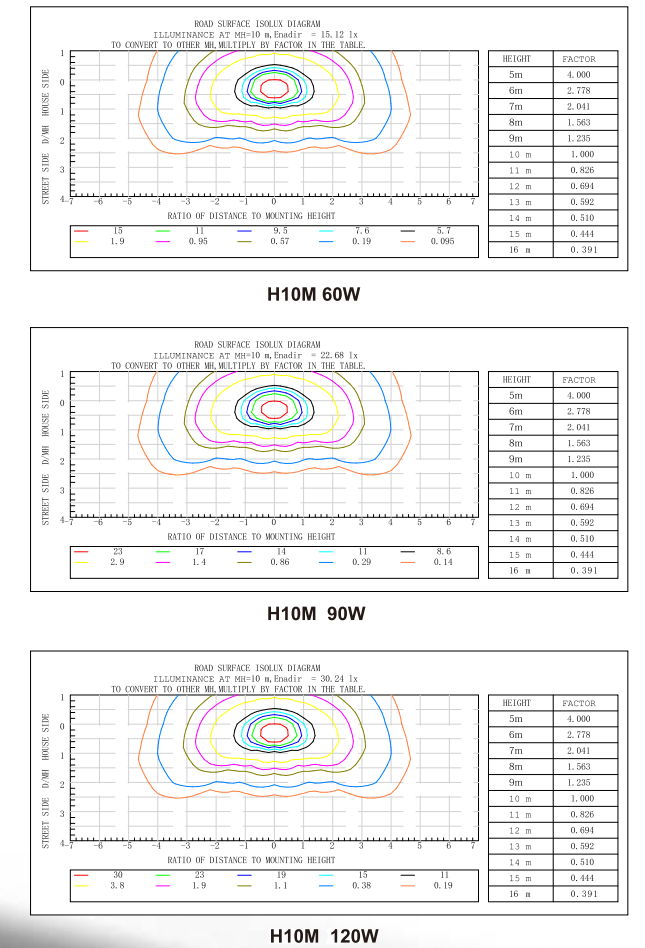

Product	Power range	Product size	N.W.
ORO MAXI	180W-280W	902*392*116mm	14.5kg

# Photometric datas

LEDs ,Power and Lumen output		
Number of LEDs Neutral white (4000K)	Current: 85mA	
	Lab test lum (lm)	Power consumption (W)
8 LEDs	2600	20
14 LEDs	3900	30
16 LEDs	5400	40
22 LEDs	6750	50
24 LEDs	8100	60
32 LEDs	9100	70
36 LEDs	10400	80
40 LEDs	11700	90
44 LEDs	13000	100
48 LEDs	14300	110
56 LEDs	15600	120
60 LEDs	16900	130
64 LEDs	18200	140
68 LEDs	19500	150
84 LEDs	24300	180
92 LEDs	27000	200
100 LEDs	29700	220
110 LEDs	32400	240
114 LEDs	33750	250
126 LEDs	36450	270
132 LEDs	37800	280

# Light distribution curve

# Isolux curve