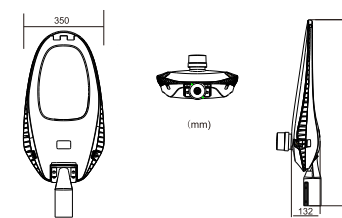

# ORO MICRO, MIDI, MIDI Structure chart

Patented design structure of LED street light

**ORO MIDI / MINI / MICRO**  
LED Street Light

**ORO LARGE**  
LED Street Light

Product	Powerrange	Productsize	N.W.
ORO MICRO	20W-35W	516*196*78mm	2.6kg
ORO MINI	20W-70W	608*244*88mm	4.1kg
ORO MIDI	80W-110W	698*288*110mm	7.1kg

Product	Powerrange	Productsize	N.W.
ORO	120W-150W	818*350*132mm	10.6kg

Product	Power range	Product size	N.W.
ORO MAXI	180W-280W	902*392*116mm	14.5kg